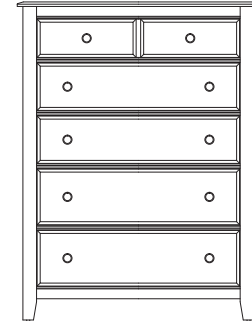

A.

E.

I.

M.

B.

F.

J.

N.

C.

G.

K.

O.

D.

H.

L.

P.

A. Slat Bed

-557 Slat Headboard, 5/0
64 $\frac{5}{8}$ x 2 $\frac{1}{2}$ x 56

-755 Low Profile Footboard, 5/0

64 $\frac{5}{8}$ x 3 $\frac{1}{4}$ x 16

-922 Wood Rails, 5/0

(includes 5 slats/1 leg)

82 x 6 $\frac{5}{8}$

-667 Slat Headboard, 6/6

81 $\frac{7}{8}$ x 2 $\frac{1}{2}$ x 56

-766 Low Profile Footboard, 6/6

81 $\frac{7}{8}$ x 3 $\frac{1}{4}$ x 16

-933 Wood Rails, 6/6

(requires an MS2)

82 x 6 $\frac{5}{8}$

-MS2 Metal Support Slats

set of 3 for use w/ King beds

9 x 49 x 3 $\frac{1}{4}$

B. Craftsman Slat Bed

-558 Craftsman Slat Headboard, 5/0

62 $\frac{5}{8}$ x 2 $\frac{1}{8}$ x 58

-855 Craftsman Slat Footboard, 5/0

62 $\frac{5}{8}$ x 2 $\frac{1}{8}$ x 24

-922 Wood Rails, 5/0

(includes 5 slats/1 leg)

82 x 6 $\frac{5}{8}$

-668 Craftsman Slat Headboard, 6/6

79 $\frac{5}{8}$ x 2 $\frac{1}{8}$ x 58

-866 Craftsman Slat Footboard, 6/6

79 $\frac{5}{8}$ x 2 $\frac{1}{8}$ x 24

-933 Wood Rails, 6/6

(requires an MS2)

82 x 6 $\frac{5}{8}$

-MS2 Metal Support Slats

set of 3 for use w/ King beds

9 x 49 x 3 $\frac{1}{4}$

C. Panel Bed

-559 Panel Headboard, 5/0

64 $\frac{5}{8}$ x 3 $\frac{1}{4}$ x 56

-955 Panel Footboard, 5/0

64 $\frac{5}{8}$ x 3 $\frac{1}{4}$ x 26

-922 Wood Rails, 5/0

(includes 5 slats/1 leg)

82 x 6 $\frac{5}{8}$

-669 Panel Headboard, 6/6

81 $\frac{7}{8}$ x 3 $\frac{1}{4}$ x 56

-966 Panel Footboard, 6/6

81 $\frac{7}{8}$ x 3 $\frac{1}{4}$ x 26

-933 Wood Rails, 6/6

(requires an MS2)

82 x 6 $\frac{5}{8}$

-MS2 Metal Support Slats

set of 3 for use w/ King beds

9 x 49 x 3 $\frac{1}{4}$

D. Sleigh Bed

-553 Sleigh Headboard, 5/0

62 $\frac{5}{8}$ x 9 $\frac{1}{2}$ x 58

-355 Sleigh Footboard, 5/0

62 $\frac{5}{8}$ x 6 x 30

-722 Sleigh Bed Side Rails, 5/0

82 x 7 $\frac{1}{4}$

-663 Sleigh Headboard, 6/6

79 $\frac{5}{8}$ x 9 $\frac{1}{2}$ x 58

-366 Sleigh Footboard, 6/6

79 $\frac{5}{8}$ x 6 x 30

-733 Sleigh Bed Side Rails, 6/6

(requires an MS2)

82 x 7 $\frac{1}{4}$