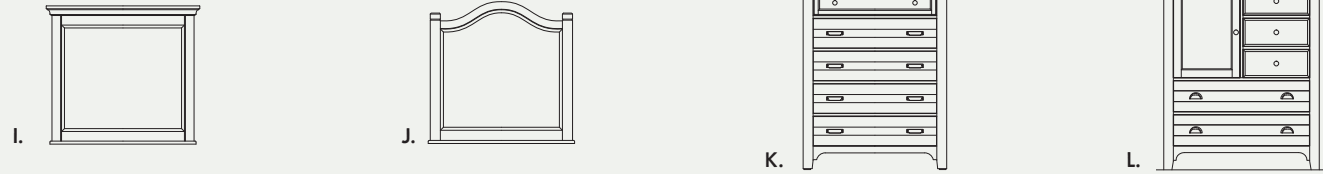

BUNGALOW

STORAGE FOOTBOARDS

FINISHES

DESCRIPTION

1. **A.**
   -338 ARCH HEADBOARD 3/3
   41 x 2¹/₈ x 53
   -833 LOW PROFILE FOOTBOARD 3/3
   41 x 2⁷/₈ x 19³/₄
   -900 WOOD RAILS, 3/3
   76 x 1 x 5³/₄

1. -552 ARCH HEADBOARD, 4/6
   56 x 2¹/₈ x 56¹/₂
   -255 LOW PROFILE FOOTBOARD, 4/6
   56 x 2⁷/₈ x 19³/₄
   -911 WOOD RAILS, 4/6
   76 x 1 x 5³/₄

1. -558 ARCH HEADBOARD, 5/0
   63 x 2¹/₈ x 58
   -855 LOW PROFILE FOOTBOARD, 5/0
   63 x 2⁷/₈ x 19³/₄
   -922 WOOD RAILS, 5/0 & 6/6
   82 x 1 x 5³/₄

1. -668 ARCH HEADBOARD, 6/6
   80 x 2¹/₈ x 60
   -866 LOW PROFILE FOOTBOARD, 6/6
   80 x 2⁷/₈ x 19³/₄
   -922 WOOD RAILS, 5/0 & 6/6
   82 x 1 x 5³/₄

1. MS-MS1 METAL SUPPORT SLATS
   SET OF 2 FOR USE WITH 6/6 BEDS
   9 x 49 x 3¹/₄
   OR
   MS-MS2 METAL SUPPORT SLATS
   SET OF 3 FOR USE WITH 6/6 BEDS
   9 x 49 x 3¹/₄

1. **B.**
   -557 PANEL HEADBOARD, 5/0
   66 x 3³/₈ x 56
   -755 PANEL FOOTBOARD, 5/0
   66 x 3³/₈ x 24
   -922 WOOD RAILS, 5/0 & 6/6
   82 x 1 x 5³/₄

1. -667 PANEL HEADBOARD, 6/6
   83 x 3³/₈ x 56
   -766 PANEL FOOTBOARD, 6/6
   83 x 3³/₈ x 24
   -922 WOOD RAILS, 5/0 & 6/6
   82 x 1 x 5³/₄

1. MS-MS1 METAL SUPPORT SLATS
   SET OF 2 FOR USE WITH 6/6 BEDS
   9 x 49 x 3¹/₄
   OR
   MS-MS2 METAL SUPPORT SLATS
   SET OF 3 FOR USE WITH 6/6 BEDS
   9 x 49 x 3¹/₄

1. **C.**
   -559 MANTEL HEADBOARD, 5/0
   66¹/₂ x 4¹/₈ x 60
   -955 MANTEL FOOTBOARD, 5/0
   66¹/₂ x 4⁷/₈ x 25
   -722 WOOD RAILS, 5/0 & 6/6
   82 x 1 x 6⁵/₈

1. -669 MANTEL HEADBOARD, 6/6
   83¹/₂ x 4¹/₂ x 62
   -966 MANTEL FOOTBOARD, 6/6
   83¹/₂ x 4⁷/₈ x 25

1. -722 WOOD RAILS, 5/0 & 6/6
   82 x 1 x 6⁵/₈
   MS-MS1 METAL SUPPORT SLATS
   SET OF 2 FOR USE WITH 6/6 BEDS
   9 x 49 x 3¹/₄
   OR
   MS-MS2 METAL SUPPORT SLATS
   SET OF 3 FOR USE WITH 6/6 BEDS
   9 x 49 x 3¹/₄

1. **D.**
   -331 UPHOLSTERED HEADBOARD, 3/3
   41¹/₂ x 2¹/₈ x 55
   -833 LOW PROFILE FOOTBOARD, 3/3
   41 x 2⁷/₈ x 19³/₄
   -900 WOOD RAILS, 3/3
   76 x 1 x 5³/₄

1. -441 UPHOLSTERED HEADBOARD, 4/6
   56¹/₂ x 2¹/₈ x 55
   -255 LOW PROFILE FOOTBOARD, 4/6
   56 x 2⁷/₈ x 19³/₄
   -911 WOOD RAILS, 4/6
   76 x 1 x 5³/₄