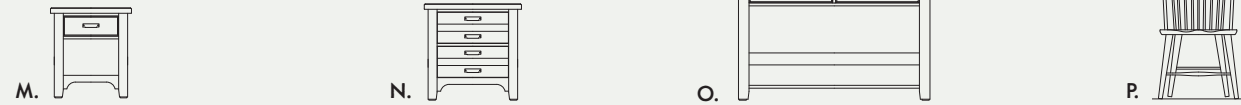

BUNGALOW

STORAGE FOOTBOARDS

FINISHES

DESCRIPTION

1. **A.**
   -338 ARCH HEADBOARD 3/3
   41 x 2¹/₈ x 53
   -833 LOW PROFILE FOOTBOARD 3/3
   41 x 2⁷/₈ x 19³/₄
   -900 WOOD RAILS, 3/3
   76 x 1 x 5³/₄

1. -552 ARCH HEADBOARD, 4/6
   56 x 2¹/₈ x 56¹/₂
   -255 LOW PROFILE FOOTBOARD, 4/6
   56 x 2⁷/₈ x 19³/₄
   -911 WOOD RAILS, 4/6
   76 x 1 x 5³/₄

1. -558 ARCH HEADBOARD, 5/0
   63 x 2¹/₈ x 58
   -855 LOW PROFILE FOOTBOARD, 5/0
   63 x 2⁷/₈ x 19³/₄
   -922 WOOD RAILS, 5/0 & 6/6
   82 x 1 x 5³/₄

1. -668 ARCH HEADBOARD, 6/6
   80 x 2¹/₈ x 60
   -866 LOW PROFILE FOOTBOARD, 6/6
   80 x 2⁷/₈ x 19³/₄
   -922 WOOD RAILS, 5/0 & 6/6
   82 x 1 x 5³/₄

1. MS-MS1 METAL SUPPORT SLATS
   SET OF 2 FOR USE WITH 6/6 BEDS
   9 x 49 x 3¹/₄
   OR
   MS-MS2 METAL SUPPORT SLATS
   SET OF 3 FOR USE WITH 6/6 BEDS
   9 x 49 x 3¹/₄

1. **B.**
   -557 PANEL HEADBOARD, 5/0
   66 x 3³/₈ x 56
   -755 PANEL FOOTBOARD, 5/0
   66 x 3³/₈ x 24
   -922 WOOD RAILS, 5/0 & 6/6
   82 x 1 x 5³/₄

1. -667 PANEL HEADBOARD, 6/6
   83 x 3³/₈ x 56
   -766 PANEL FOOTBOARD, 6/6
   83 x 3³/₈ x 24
   -922 WOOD RAILS, 5/0 & 6/6
   82 x 1 x 5³/₄

1. MS-MS1 METAL SUPPORT SLATS
   SET OF 2 FOR USE WITH 6/6 BEDS
   9 x 49 x 3¹/₄
   OR
   MS-MS2 METAL SUPPORT SLATS
   SET OF 3 FOR USE WITH 6/6 BEDS
   9 x 49 x 3¹/₄

1. **C.**
   -559 MANTEL HEADBOARD, 5/0
   66¹/₂ x 4¹/₈ x 60
   -955 MANTEL FOOTBOARD, 5/0
   66¹/₂ x 4⁷/₈ x 25
   -722 WOOD RAILS, 5/0 & 6/6
   82 x 1 x 6⁵/₈

1. -669 MANTEL HEADBOARD, 6/6
   83¹/₂ x 4¹/₂ x 62
   -966 MANTEL FOOTBOARD, 6/6
   83¹/₂ x 4⁷/₈ x 25

1. -722 WOOD RAILS, 5/0 & 6/6
   82 x 1 x 6⁵/₈
   MS-MS1 METAL SUPPORT SLATS
   SET OF 2 FOR USE WITH 6/6 BEDS
   9 x 49 x 3¹/₄
   OR
   MS-MS2 METAL SUPPORT SLATS
   SET OF 3 FOR USE WITH 6/6 BEDS
   9 x 49 x 3¹/₄

1. **D.**
   -331 UPHOLSTERED HEADBOARD, 3/3
   41¹/₂ x 2¹/₈ x 55
   -833 LOW PROFILE FOOTBOARD, 3/3
   41 x 2⁷/₈ x 19³/₄
   -900 WOOD RAILS, 3/3
   76 x 1 x 5³/₄

1. -441 UPHOLSTERED HEADBOARD, 4/6
   56¹/₂ x 2¹/₈ x 55
   -255 LOW PROFILE FOOTBOARD, 4/6
   56 x 2⁷/₈ x 19³/₄
   -911 WOOD RAILS, 4/6
   76 x 1 x 5³/₄