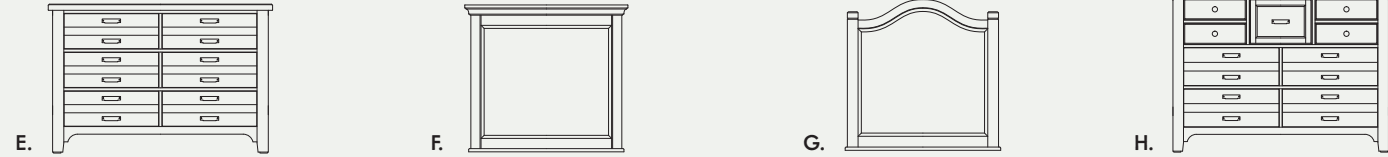

BUNGALOW

STORAGE FOOTBOARDS

FINISHES

DESCRIPTION

1. **A.**
   -338 ARCH HEADBOARD 3/3
   41 x 2¹/₈ x 53
   -833 LOW PROFILE FOOTBOARD 3/3
   41 x 2⁷/₈ x 19³/₄
   -900 WOOD RAILS, 3/3
   76 x 1 x 5³/₄

1. -552 ARCH HEADBOARD, 4/6
   56 x 2¹/₈ x 56¹/₂
   -255 LOW PROFILE FOOTBOARD, 4/6
   56 x 2⁷/₈ x 19³/₄
   -911 WOOD RAILS, 4/6
   76 x 1 x 5³/₄

1. -558 ARCH HEADBOARD, 5/0
   63 x 2¹/₈ x 58
   -855 LOW PROFILE FOOTBOARD, 5/0
   63 x 2⁷/₈ x 19³/₄
   -922 WOOD RAILS, 5/0 & 6/6
   82 x 1 x 5³/₄

1. -668 ARCH HEADBOARD, 6/6
   80 x 2¹/₈ x 60
   -866 LOW PROFILE FOOTBOARD, 6/6
   80 x 2⁷/₈ x 19³/₄
   -922 WOOD RAILS, 5/0 & 6/6
   82 x 1 x 5³/₄

1. MS-MS1 METAL SUPPORT SLATS
   SET OF 2 FOR USE WITH 6/6 BEDS
   9 x 49 x 3¹/₄
   OR
   MS-MS2 METAL SUPPORT SLATS
   SET OF 3 FOR USE WITH 6/6 BEDS
   9 x 49 x 3¹/₄

1. **B.**
   -557 PANEL HEADBOARD, 5/0
   66 x 3³/₈ x 56
   -755 PANEL FOOTBOARD, 5/0
   66 x 3³/₈ x 24
   -922 WOOD RAILS, 5/0 & 6/6
   82 x 1 x 5³/₄

1. -667 PANEL HEADBOARD, 6/6
   83 x 3³/₈ x 56
   -766 PANEL FOOTBOARD, 6/6
   83 x 3³/₈ x 24
   -922 WOOD RAILS, 5/0 & 6/6
   82 x 1 x 5³/₄

1. MS-MS1 METAL SUPPORT SLATS
   SET OF 2 FOR USE WITH 6/6 BEDS
   9 x 49 x 3¹/₄
   OR
   MS-MS2 METAL SUPPORT SLATS
   SET OF 3 FOR USE WITH 6/6 BEDS
   9 x 49 x 3¹/₄

1. **C.**
   -559 MANTEL HEADBOARD, 5/0
   66¹/₂ x 4¹/₈ x 60
   -955 MANTEL FOOTBOARD, 5/0
   66¹/₂ x 4⁷/₈ x 25
   -722 WOOD RAILS, 5/0 & 6/6
   82 x 1 x 6⁵/₈

1. -669 MANTEL HEADBOARD, 6/6
   83¹/₂ x 4¹/₂ x 62
   -966 MANTEL FOOTBOARD, 6/6
   83¹/₂ x 4⁷/₈ x 25

1. -722 WOOD RAILS, 5/0 & 6/6
   82 x 1 x 6⁵/₈
   MS-MS1 METAL SUPPORT SLATS
   SET OF 2 FOR USE WITH 6/6 BEDS
   9 x 49 x 3¹/₄
   OR
   MS-MS2 METAL SUPPORT SLATS
   SET OF 3 FOR USE WITH 6/6 BEDS
   9 x 49 x 3¹/₄

1. **D.**
   -331 UPHOLSTERED HEADBOARD, 3/3
   41¹/₂ x 2¹/₈ x 55
   -833 LOW PROFILE FOOTBOARD, 3/3
   41 x 2⁷/₈ x 19³/₄
   -900 WOOD RAILS, 3/3
   76 x 1 x 5³/₄

1. -441 UPHOLSTERED HEADBOARD, 4/6
   56¹/₂ x 2¹/₈ x 55
   -255 LOW PROFILE FOOTBOARD, 4/6
   56 x 2⁷/₈ x 19³/₄
   -911 WOOD RAILS, 4/6
   76 x 1 x 5³/₄