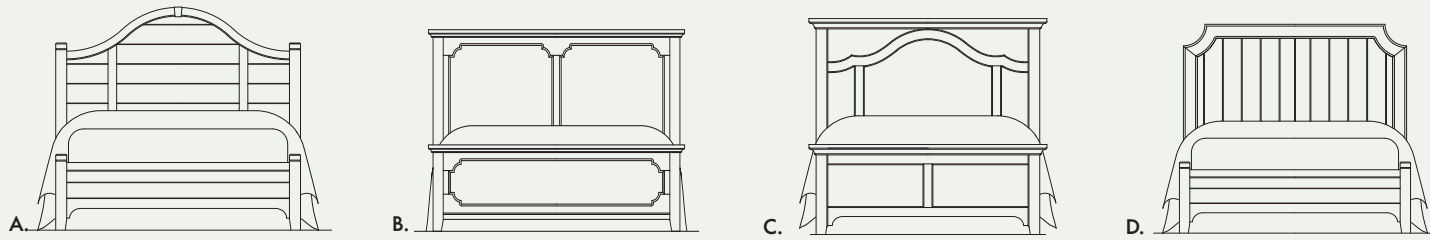

BUNGALOW

STORAGE FOOTBOARDS

FINISHES